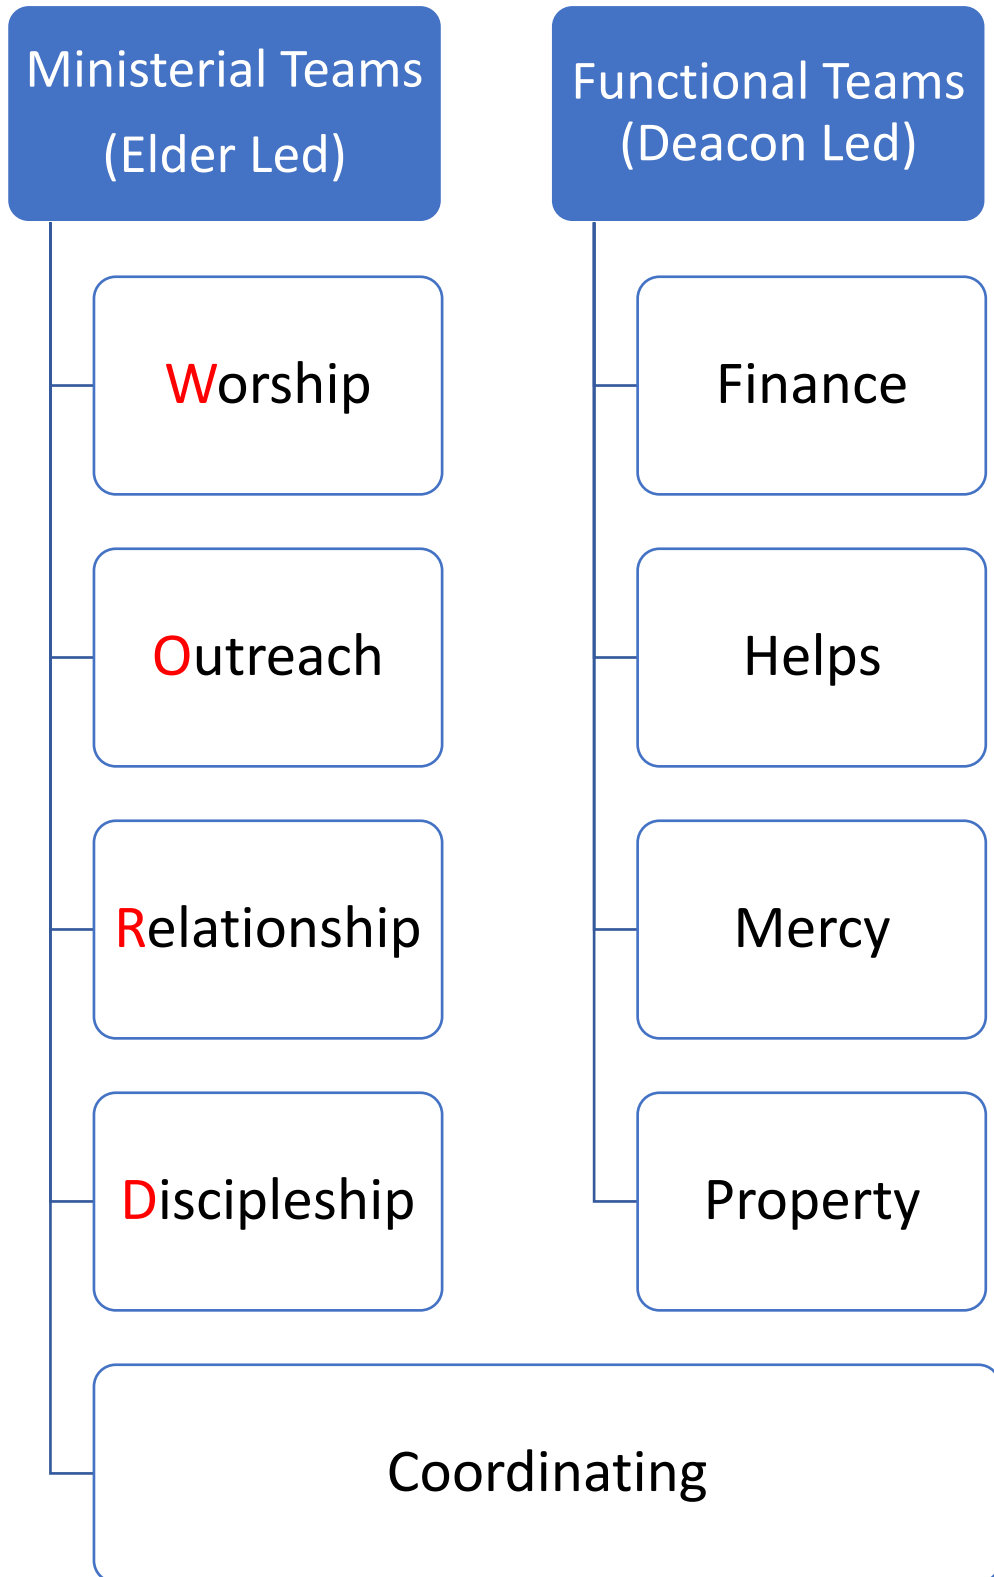

# Gashland EPC Team Structure

\* Coordinating Team undergirds the other eight teams with policy, personnel and other team-facilitating needs